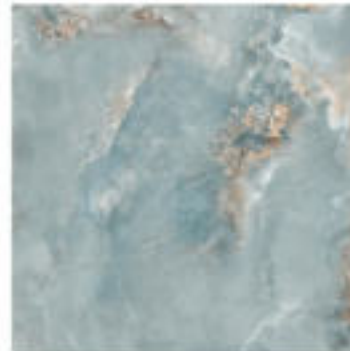

AQUAMARINA

SP.COLOUR

RANDOM