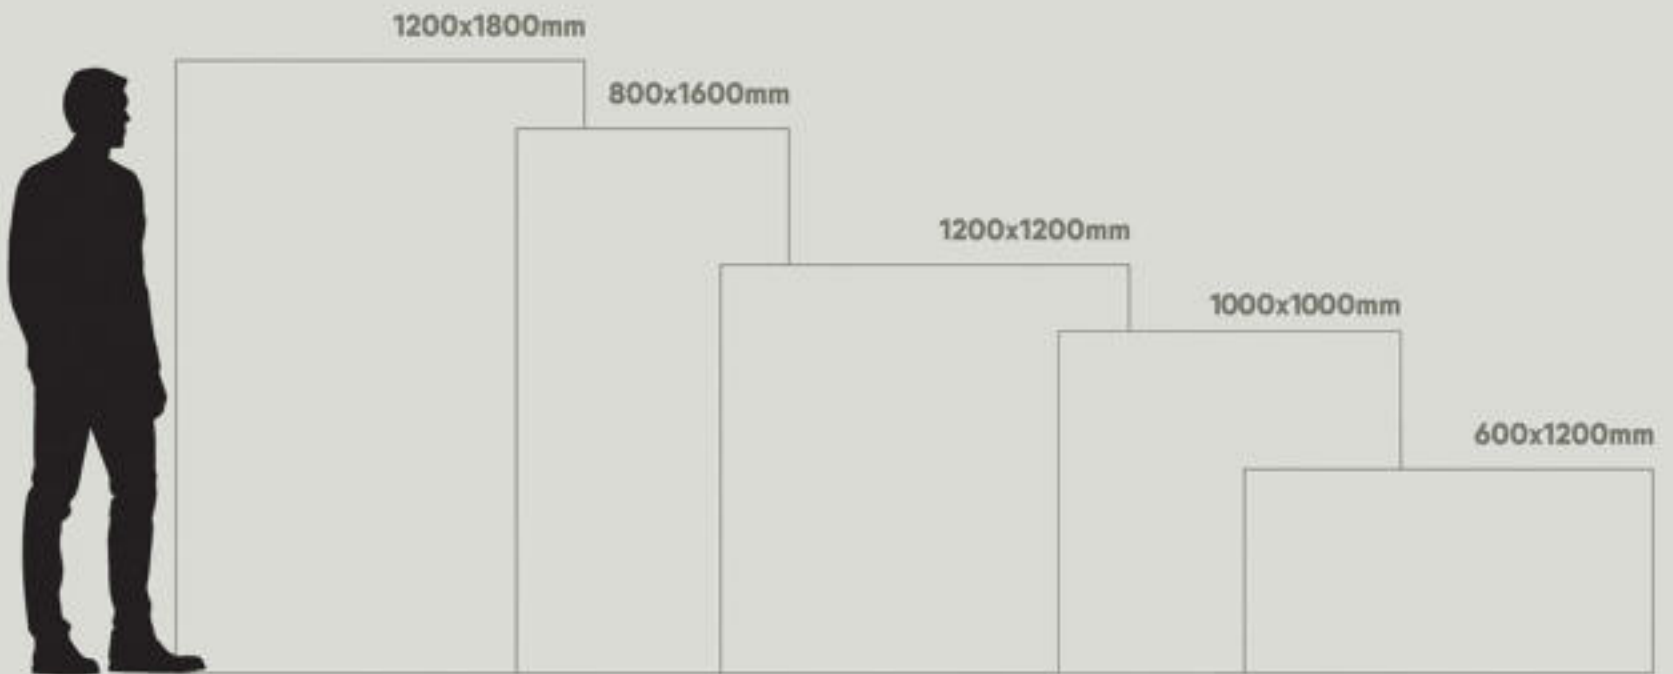

1200x1200 —

1000x1000 —

CREATIVE
FROM
ITS
CORE

1200x1200mm

1000x1000mm

fantastic formats

Taking into account the new demands of the world of architecture and interior design, we are launching new formats of slim slab marble tiles in large dimensions of 120x120cm & 100x100cm by expanding its range of technical solutions & innovation for better lifestyle.